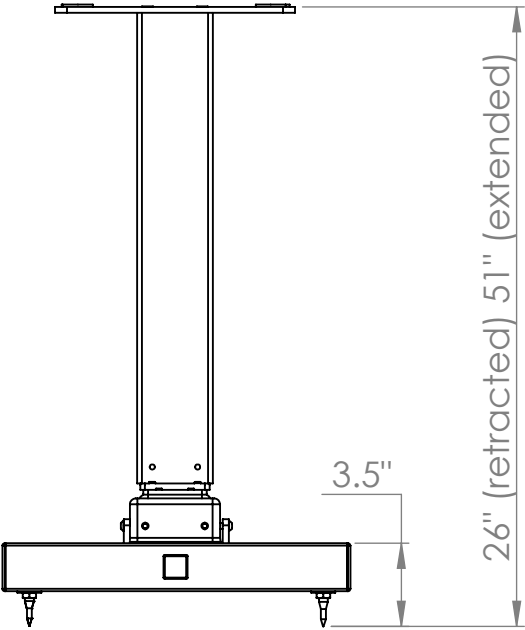

# MOTO-F Dimensions and Features

The Sound Anchor MOTOF  
Fixed Height Motorized  
Adjustable Stand  
lifting column has 25.5" of travel.

Platform can be rotated 90° so that width and depth are interchangeable

Bluedot pads are provided for between the stand and the speaker

Carpet piercing spikes are provided with the stands  
Floor protection devices are available.