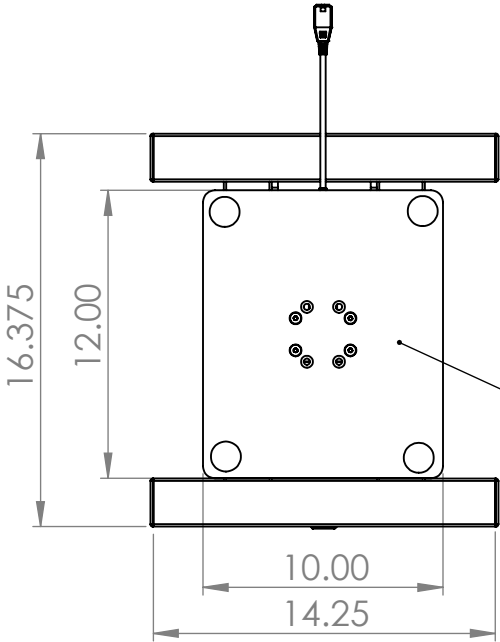

# MOTO-F Dimensions and Features

The Sound Anchor MOTOF  
Fixed Height Motorized  
Adjustable Stand  
lifting column has 25.5" of travel.

Platform can be rotated 90° so that width and depth are interchangeable