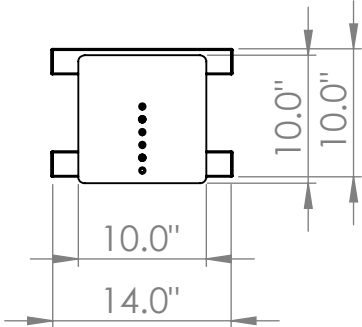

# COMPADJ Dimensions and Features

Bluedot pads are provided for between the stand and the speaker

The Sound Anchor COMPADJ has a 32" tall stock upright. This gives the COMPADJ a height range of 35.75" to 46.25".

Custom height uprights are available. Heights for stands with custom uprights are the upright length + 3.75" for the min height and the upright length + 14.25" for the max height.

Standard platform size is 10"x10". We can provide special size platform if desired.