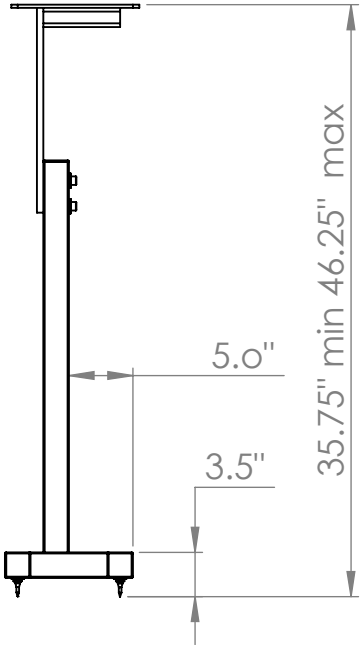

# COMPADJ Dimensions and Features

Bluedot pads are provided for between the stand and the speaker

The Sound Anchor COMPADJ has a 32" tall stock upright. This gives the COMPADJ a height range of 35.75" to 46.25".

Custom height uprights are available. Heights for stands with custom uprights are the upright length + 3.75" for the min height and the upright length + 14.25" for the max height.

Standard platform size is 10"x10". We can provide special size platform if desired.