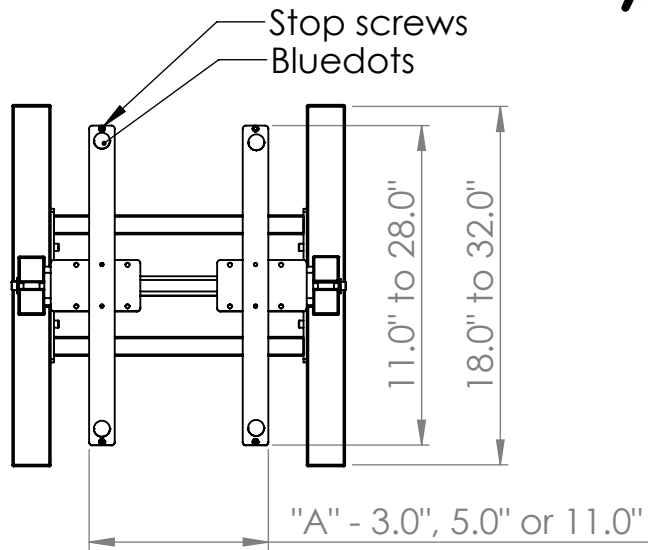

# ADMID Dimensions and Features

Bluedot pads are provided for between the stand and the speaker

ADMID Stands are custom sized to fit any large monitor speaker. They feature adjustable height and tilt. Width dimensions all relate to the support platform width "A"

## ADMID MODELS

- ADMID1 10" to 19" wide
- ADMID2 20" to 29" wide
- ADMID3 30" to 39" wide
- ADMID4 40" to 49" wide
- ADMID5 50" to 60" wide

Carpet piercing spikes are provided with the stands  
Floor protection devices are available.