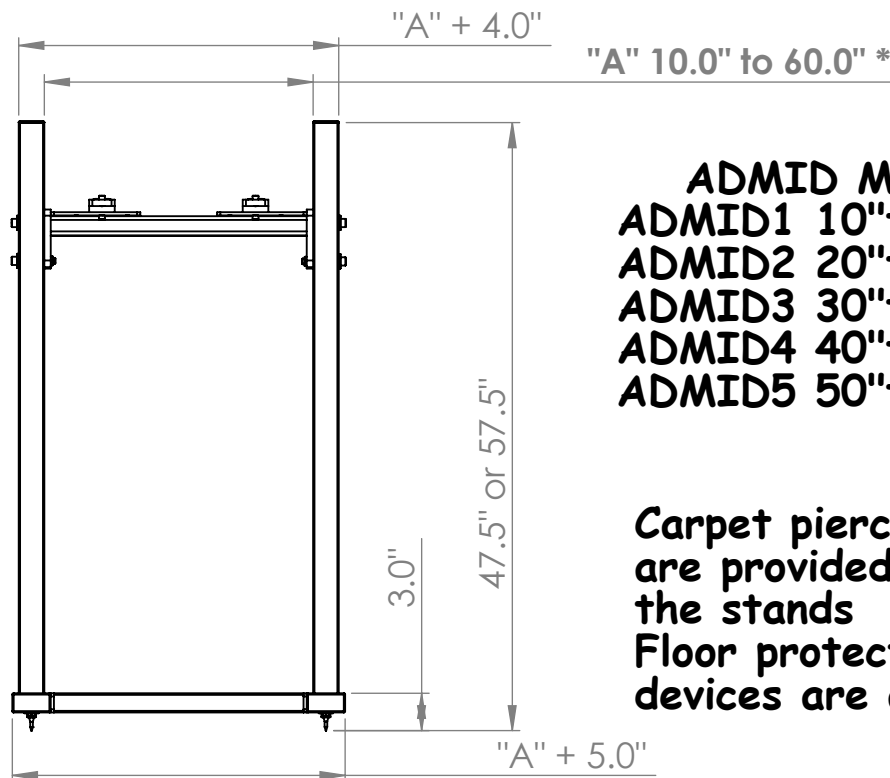

# ADMID Dimensions and Features

Bluedot pads are provided for between the stand and the speaker

ADMID Stands are custom sized to fit any large monitor speaker. They feature adjustable height and tilt. Width dimensions all relate to the support platform width "A"

## ADMID MODELS

- ADMID1 10" to 19" wide
- ADMID2 20" to 29" wide
- ADMID3 30" to 39" wide
- ADMID4 40" to 49" wide
- ADMID5 50" to 60" wide

Carpet piercing spikes are provided with the stands  
Floor protection devices are available.