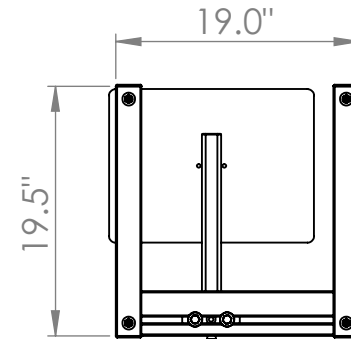

ADJ4 Dimensions and Features

Platform can be rotated 90° so that width and depth are interchangeable

Bluedot pads are provided for between the stand and the speaker

The Sound Anchor ADJ4 is available in two stock heights 44" and 56" Custom heights between 24" and 72" can be ordered.

Standard platform size is 10"x14" 12"x16" is optional. We can provide special size platforms if desired

The Sound Anchor ADJ4 upright can be moved and locked down anywhere along a slot that runs the width of the stand.