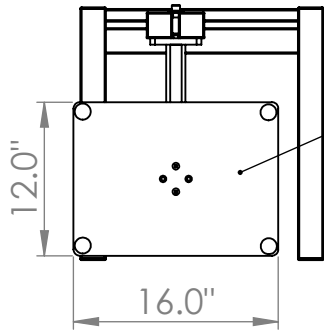

ADJ4 Dimensions and Features

Platform can be rotated 90° so that width and depth are interchangeable

Bluedot pads are provided for between the stand and the speaker

The Sound Anchor ADJ4 is available in two stock heights 44" and 56" Custom heights between 24" and 72" can be ordered.

Standard platform size is 10"x14" 12"x16" is optional. We can provide special size platforms if desired

The Sound Anchor ADJ4 upright can be moved and locked down anywhere along a slot that runs the width of the stand.