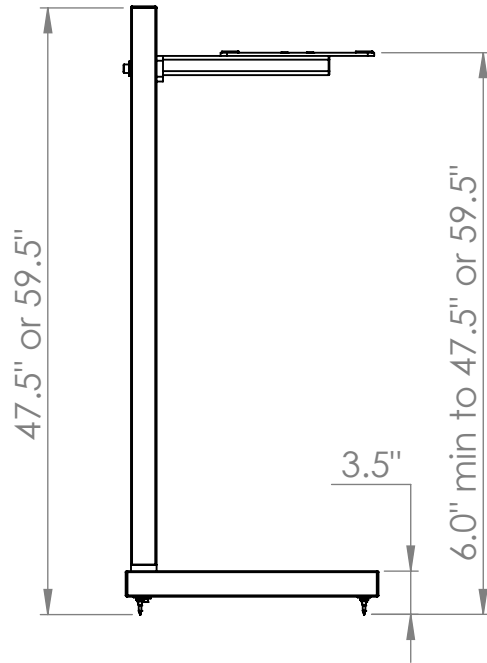

ADJ4 Dimensions and Features

Platform can be rotated 90° so that width and depth are interchangeable

Bluedot pads are provided for between the stand and the speaker

The Sound Anchor ADJ4 is available in two stock heights 44" and 56" Custom heights between 24" and 72" can be ordered.

Standard platform size is 10"x14" 12"x16" is optional. We can provide special size platforms if desired

The Sound Anchor ADJ4 upright can be moved and locked down anywhere along a slot that runs the width of the stand.