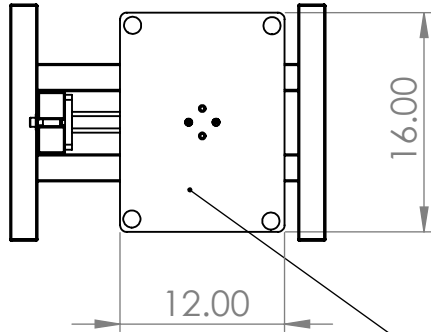

# ADJ2 Dimensions and Features

The Sound Anchor ADJ2 is available in two stock heights 44" and 56". Custom heights between 12" and 72" can be ordered.

Standard platform size is 12"x16". We can provide special size platforms if desired.

Platform can be rotated 90° so that width and depth are interchangeable.

Bluedot pads are provided for between the stand platform and the speaker

Carpet piercing spikes are provided with the stands. Floor protection devices are available.