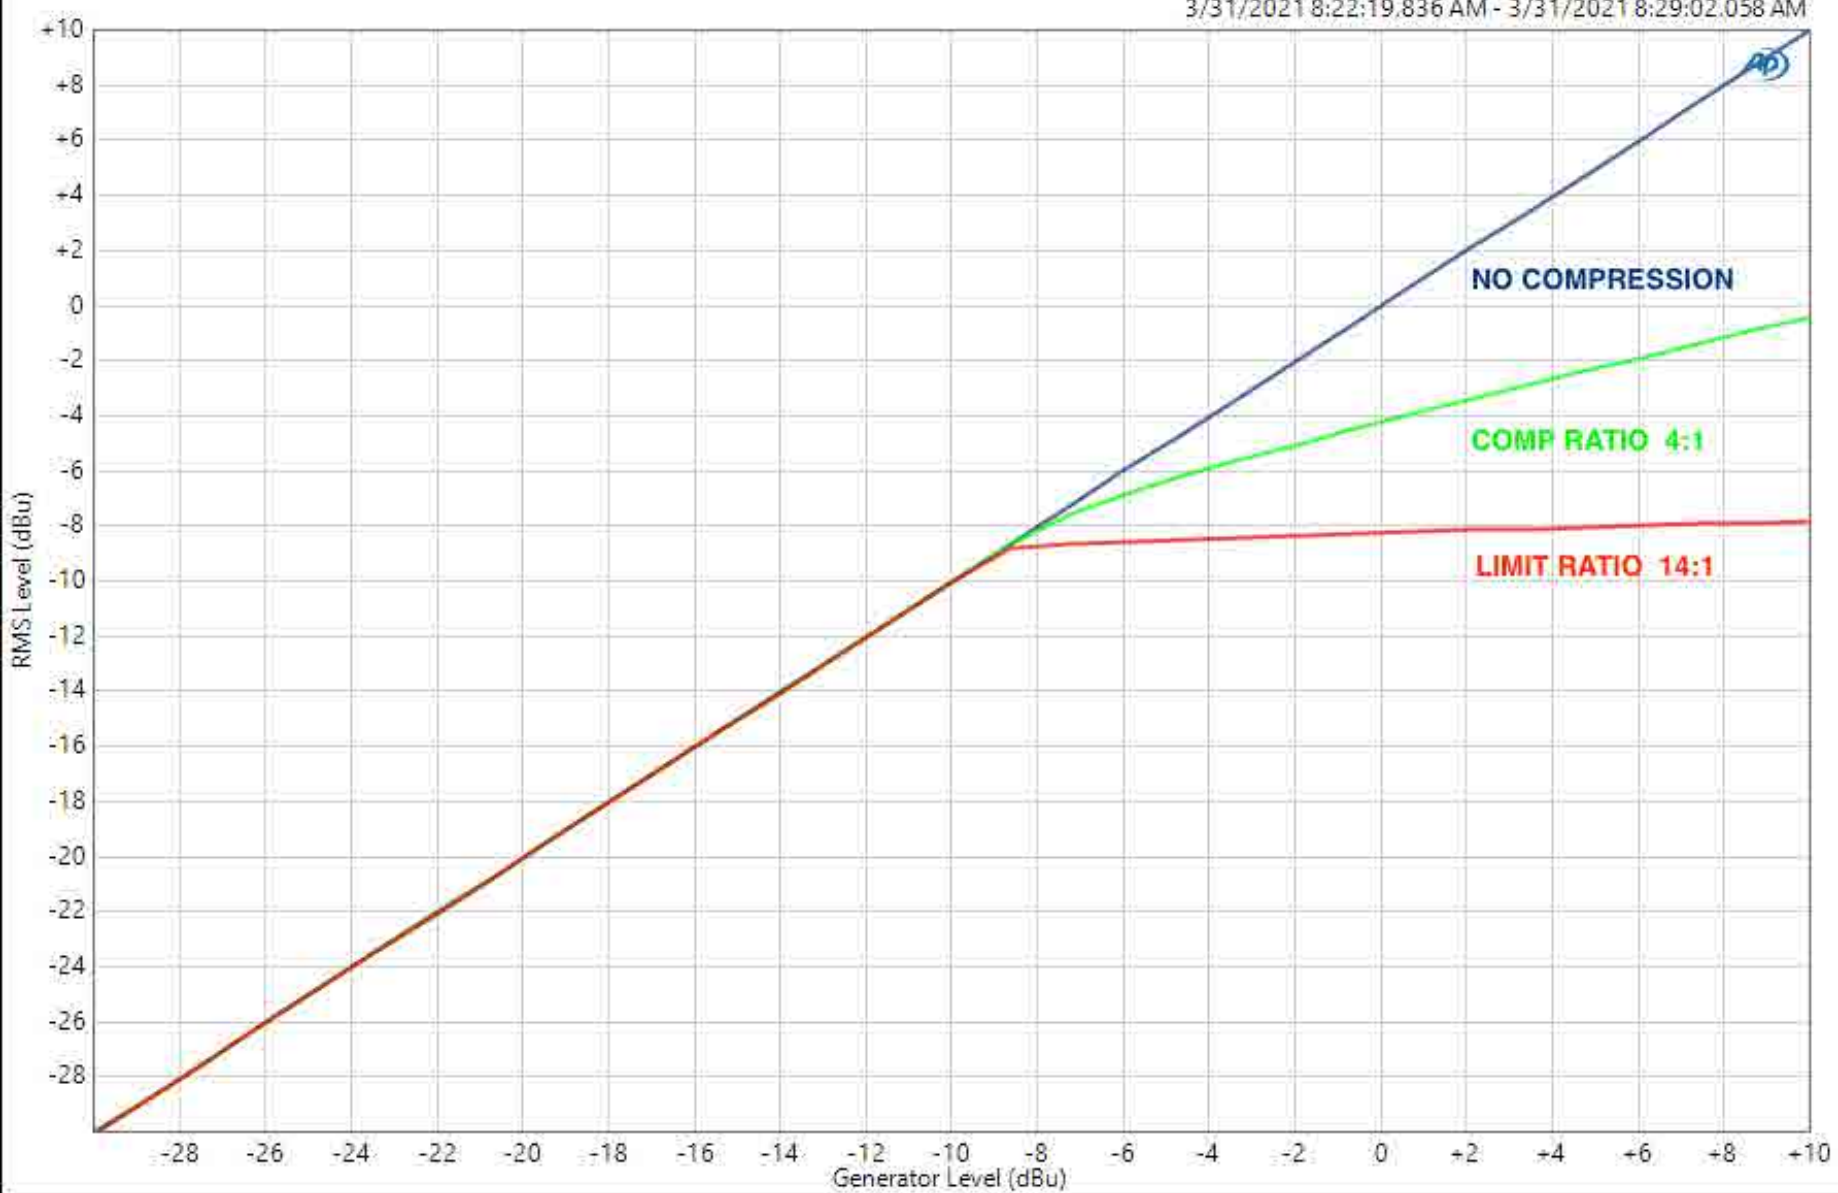

Daking Comp II Compression Ratios with 1kHz Input

3/31/2021 8:22:19.836 AM - 3/31/2021 8:29:02.058 AM

Data	
■	No Comp
■	Comp Ratio 2
■	Limit ratio 3